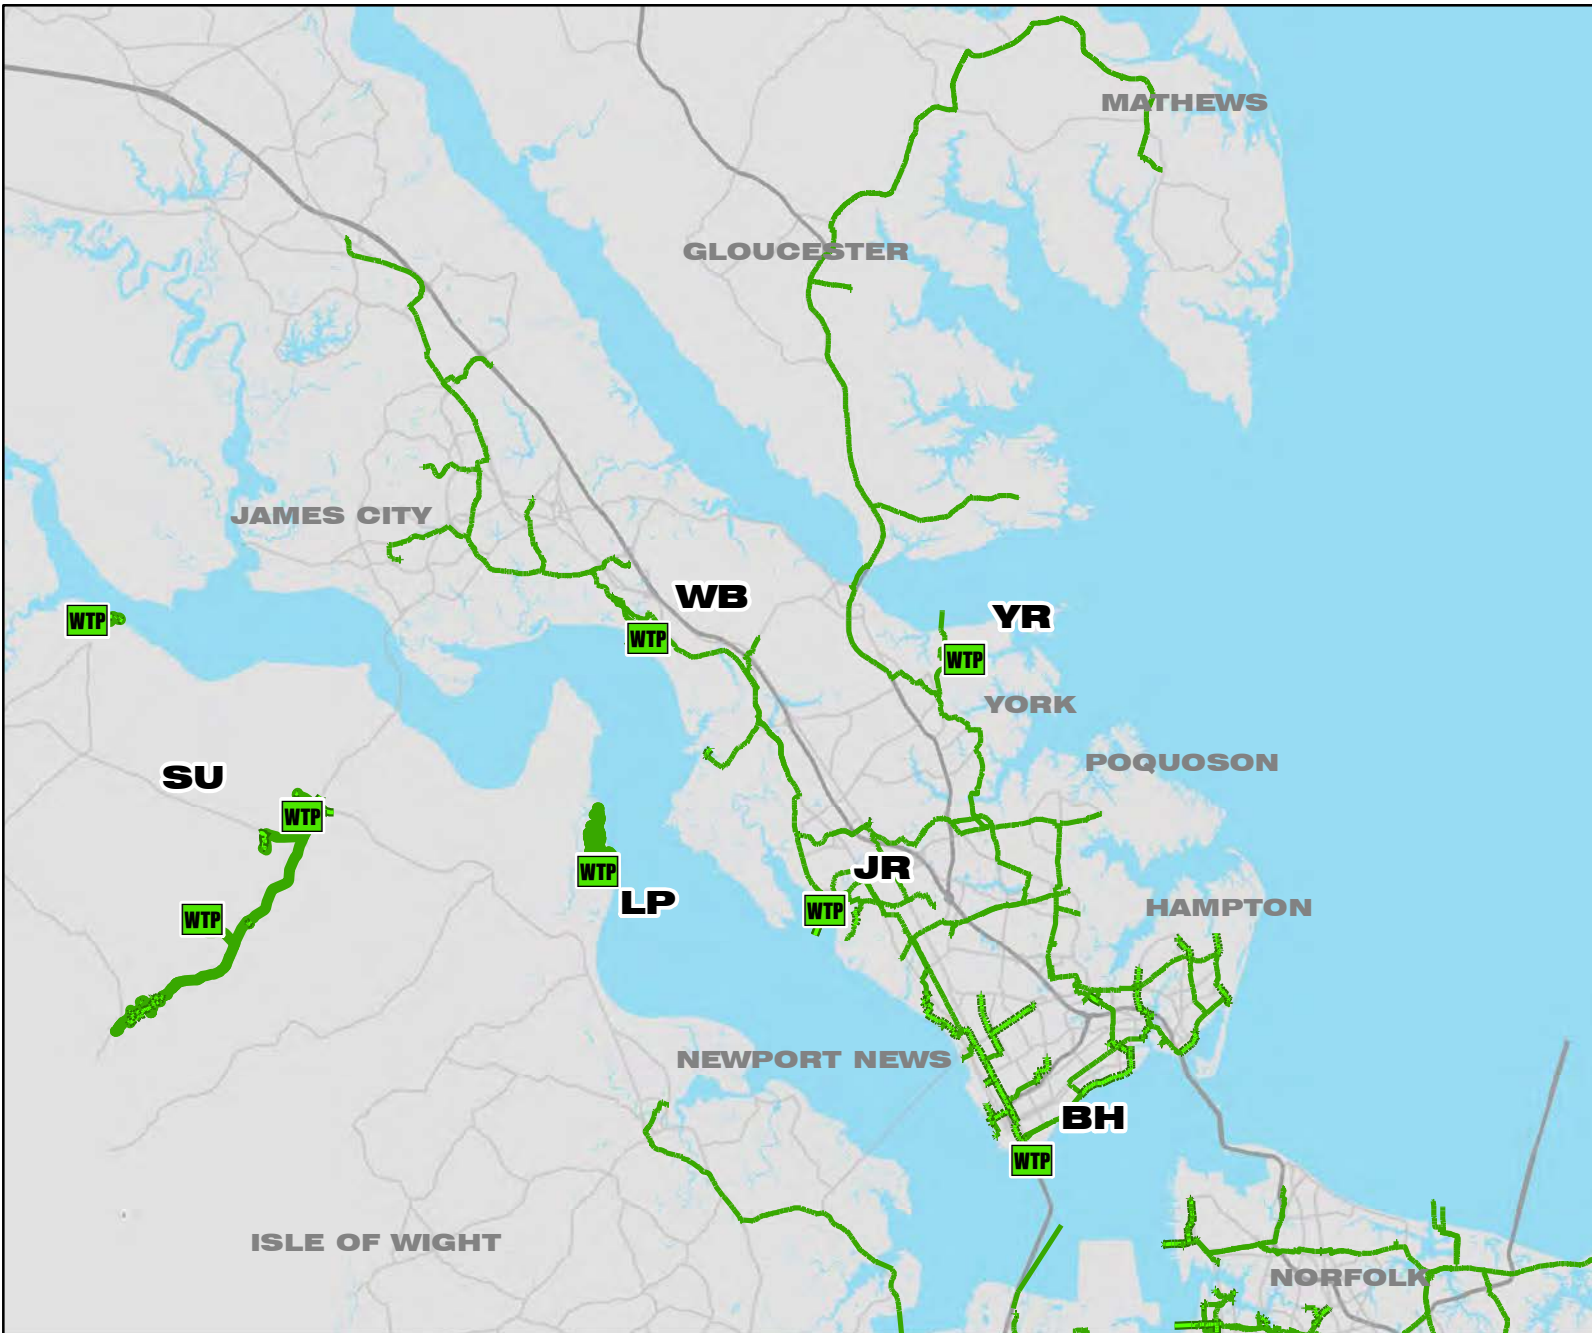

System Maps

**North Shore
Treatment Plants**

- BH - Boat Harbor
- JR - James River
- WB - Williamsburg
- YR - York River
- SU - Surry
- LP - Lawnes Point

Legend

- WTP HRSD Treatment Plant
- ForceInterceptor
- GravityInterceptor
- Highways

**NORTH SHORE
SYSTEM**

South Shore Treatment Plants

- AB - Army Base
- AT - Atlantic
- CE - Chesapeake-Elizabeth
- NP - Nansemond
- VIP - Virginia Initiative Plant

Legend

-  HRSD Treatment Plant
-  ForceInterceptor
-  GravityInterceptor
-  Highways

SOUTH SHORE SYSTEM

Middle Peninsula Treatment Plants

- CM** - Central Middlesex
- KW** - King William
- UB** - Urbanna
- WP** - West Point

Legend

-  HRSD Treatment Plant
-  ForceInterceptor
-  GravityInterceptor
-  Highways