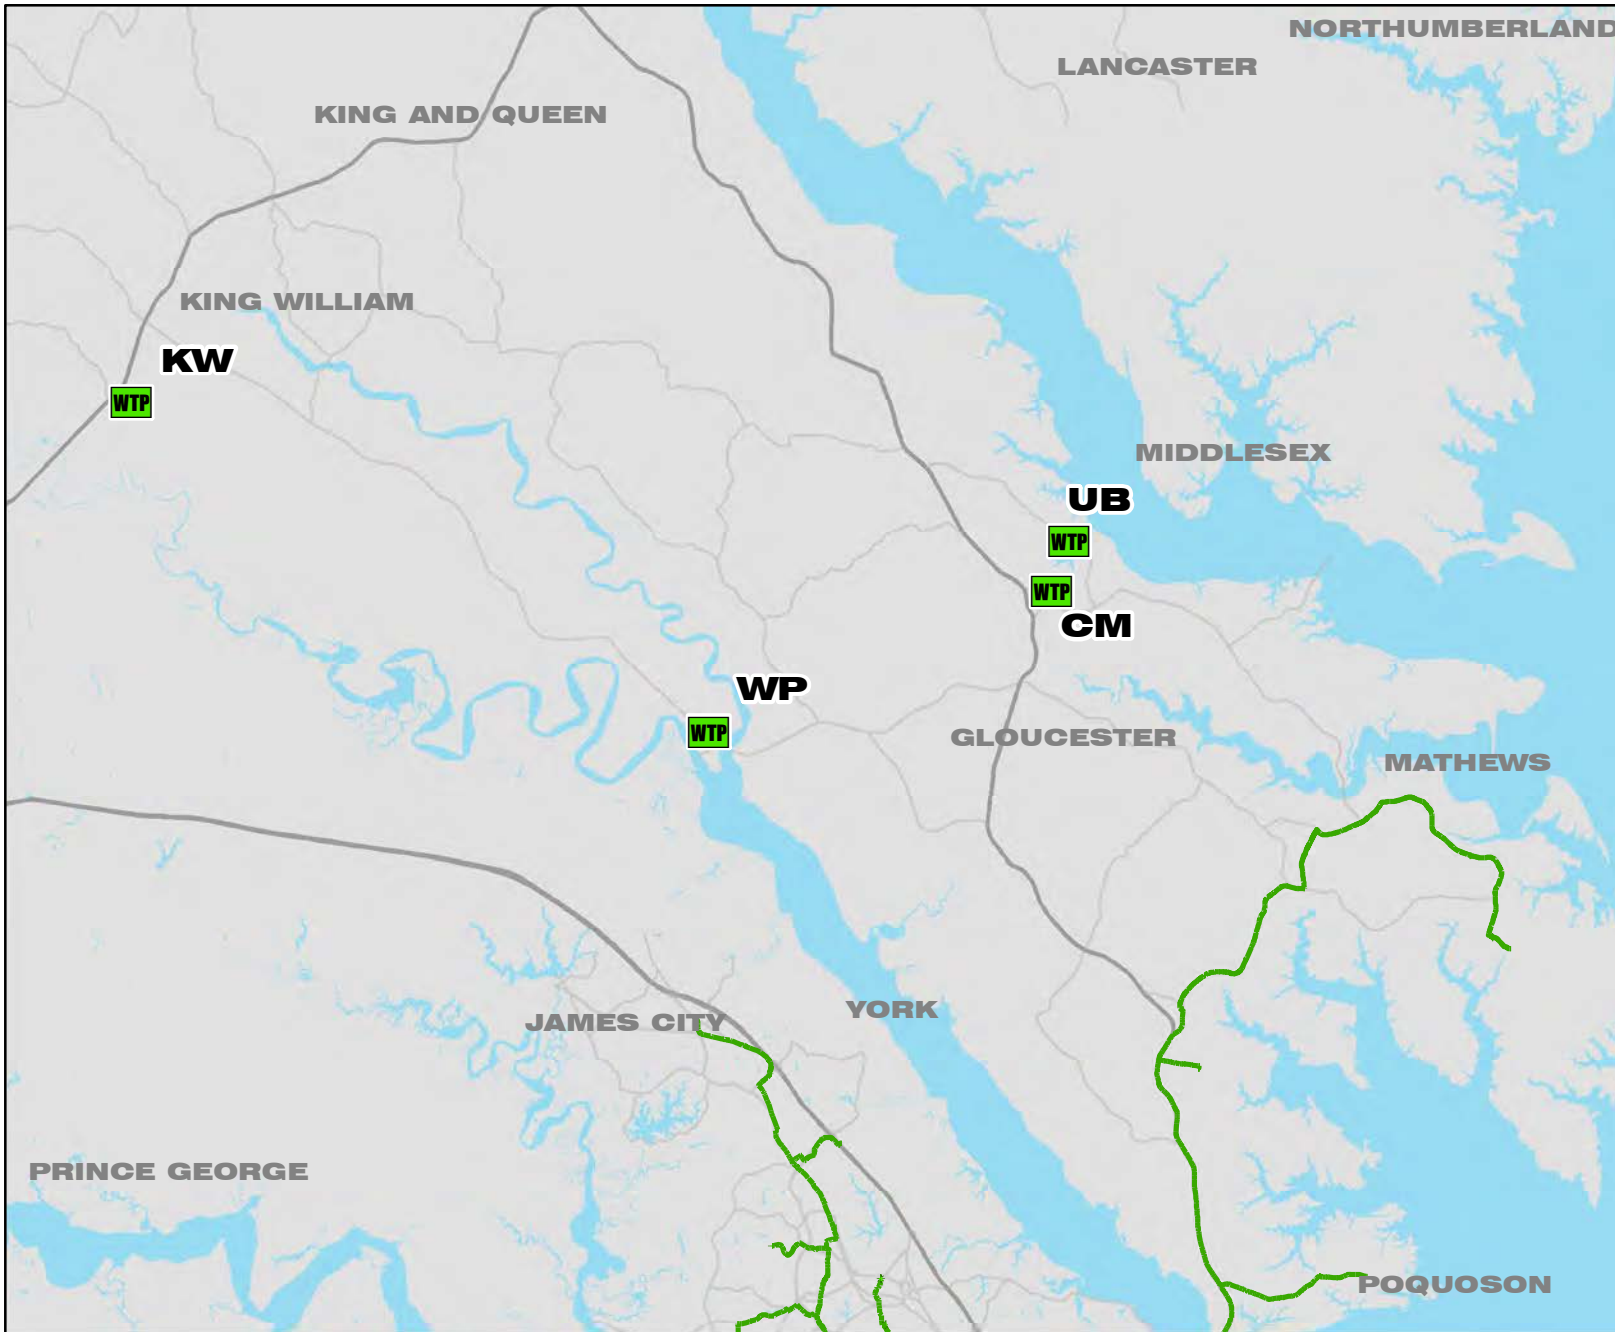

System Maps

**North Shore
Treatment Plants**

- BH - Boat Harbor
- JR - James River
- WB - Williamsburg
- YR - York River
- SU - Surry
- LP - Lawnes Point

Legend

- WTP HRSD Treatment Plant
- ForceInterceptor
- GravityInterceptor
- Highways

**NORTH SHORE
SYSTEM**

South Shore Treatment Plants

- AB - Army Base
- AT - Atlantic
- CE - Chesapeake-Elizabeth
- NP - Nansemond
- VIP - Virginia Initiative Plant

Legend

-  HRSD Treatment Plant
-  ForceInterceptor
-  GravityInterceptor
-  Highways

SOUTH SHORE SYSTEM

Middle Peninsula Treatment Plants

- CM** - Central Middlesex
- KW** - King William
- UB** - Urbanna
- WP** - West Point

Legend

-  HRSD Treatment Plant
-  ForceInterceptor
-  GravityInterceptor
-  Highways