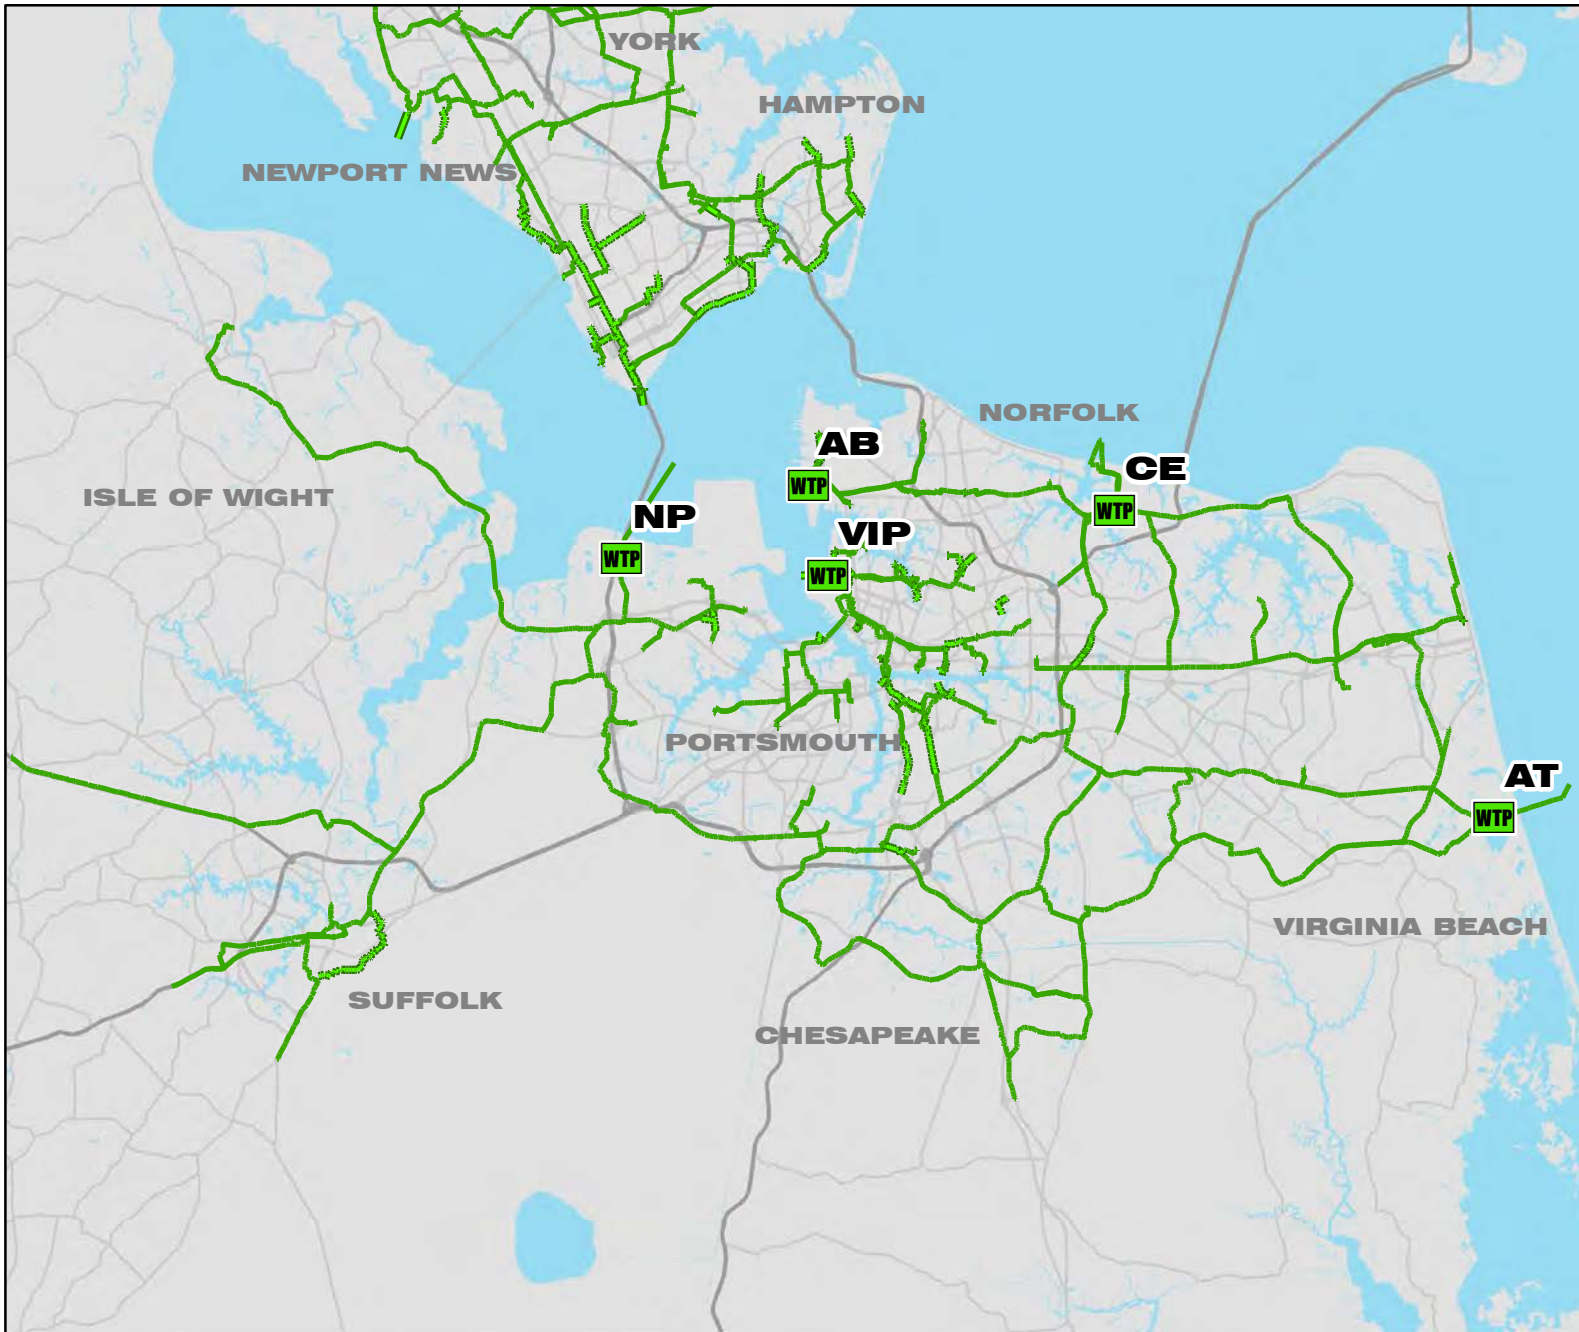

System Maps

**North Shore
Treatment Plants**

- BH - Boat Harbor
- JR - James River
- WB - Williamsburg
- YR - York River
- SU - Surry
- LP - Lawnes Point

Legend

- WTP HRSD Treatment Plant
- ForceInterceptor
- GravityInterceptor
- Highways

**NORTH SHORE
SYSTEM**

South Shore Treatment Plants

- AB - Army Base
- AT - Atlantic
- CE - Chesapeake-Elizabeth
- NP - Nansemond
- VIP - Virginia Initiative Plant

Legend

-  HRSD Treatment Plant
-  ForceInterceptor
-  GravityInterceptor
-  Highways

SOUTH SHORE SYSTEM

Middle Peninsula Treatment Plants

- CM** - Central Middlesex
- KW** - King William
- UB** - Urbanna
- WP** - West Point

Legend

-  HRSD Treatment Plant
-  ForceInterceptor
-  GravityInterceptor
-  Highways