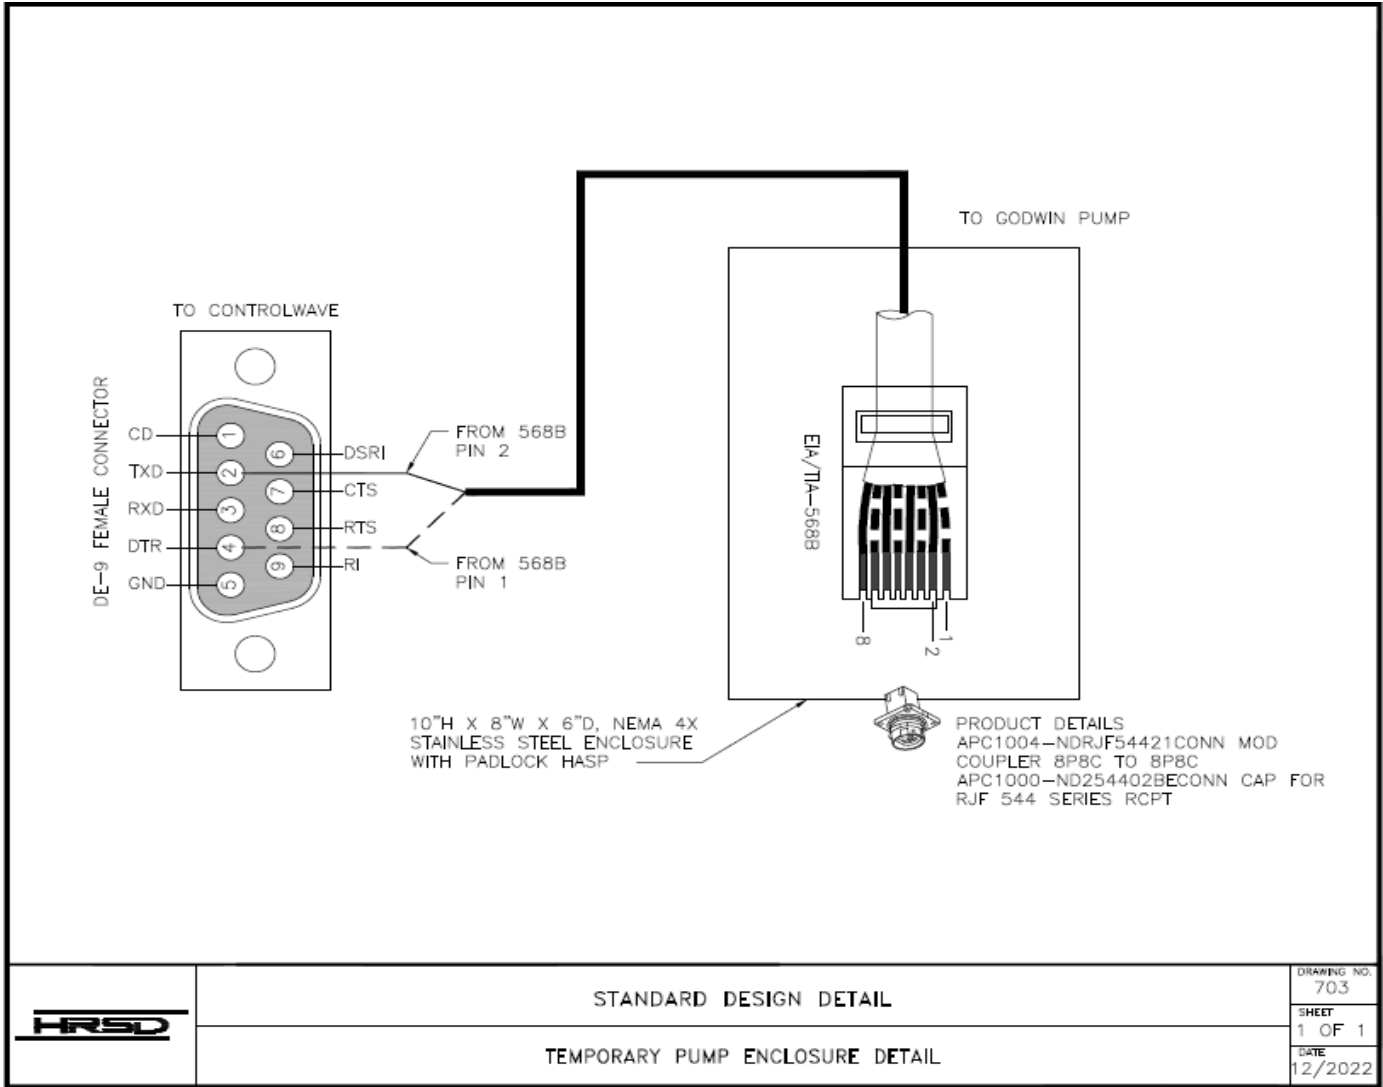

Controlwave & Telog Wiring Details

Elementary Pump Station Wiring Schematic for: Pump Running Status to Local PLC (Control Wave) and Telog