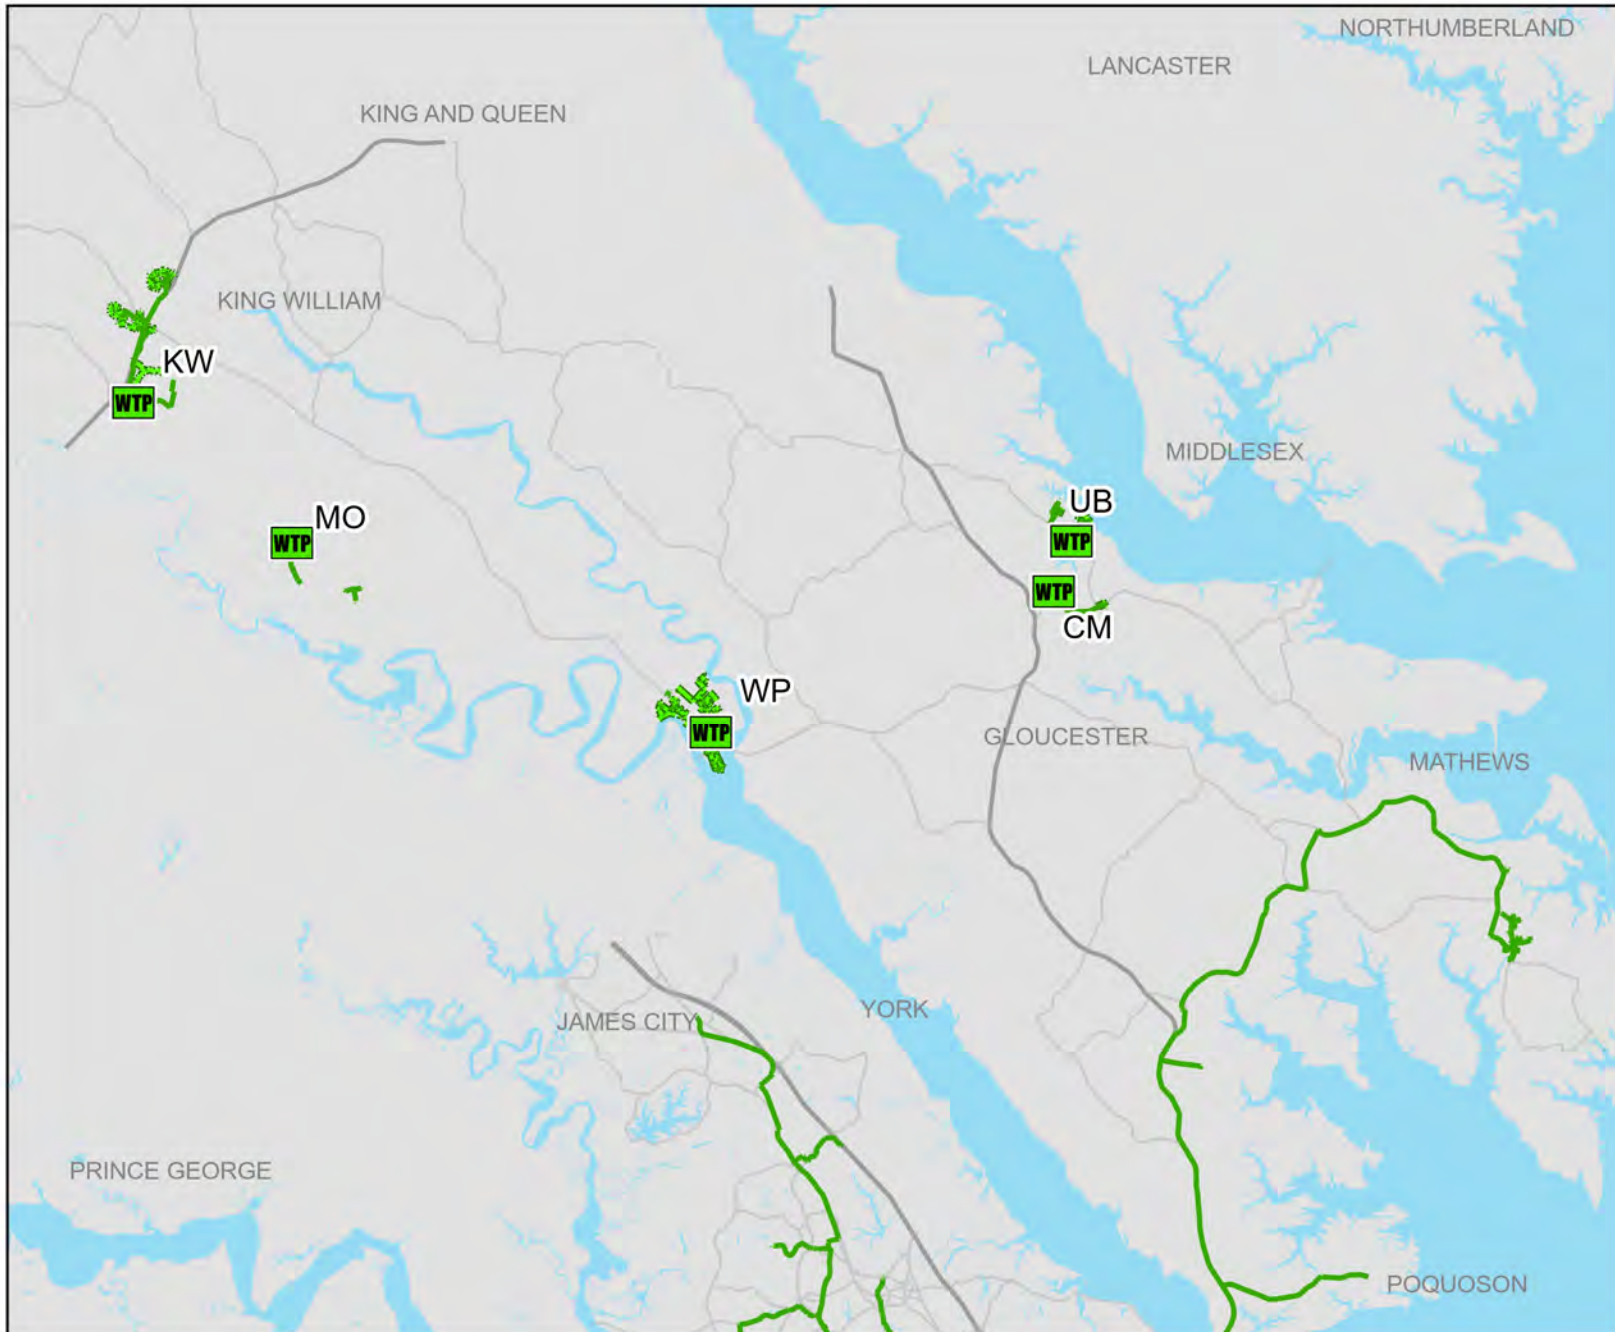

System Maps

North Shore Treatment Plants

- BH - Boat Harbor
- JR - James River
- WB - Williamsburg
- YR - York River

Legend

HRSD Treatment Plant

Layer

- ForceInterceptor
- GravityInterceptor
- Highways

NORTH SHORE SYSTEM

South Shore Treatment Plants

- AB - Army Base
- AT - Atlantic
- NP - Nansemond
- VIP - Virginia Initiative Plant

Legend

 HRSD Treatment Plant

Layer

-  ForceInterceptor
-  GravityInterceptor
-  Highways

SOUTH SHORE SYSTEM

Middle Peninsula Treatment Plants

- CM** - Central Middlesex
- KW** - King William
- UB** - Urbanna
- WP** - West Point
- MO** - Mount Olive

Legend

 HRSD Treatment Plant

Layer

 ForceInterceptor

 GravityInterceptor

 Highways

MIDDLE PENINSULA SYSTEM

Eastern Shore Treatment Plants

OK - Onancock
CT - Chincoteague

Legend

Layer

- ForceInterceptor
- GravityInterceptor
- Highways

EASTERN SHORE SYSTEM