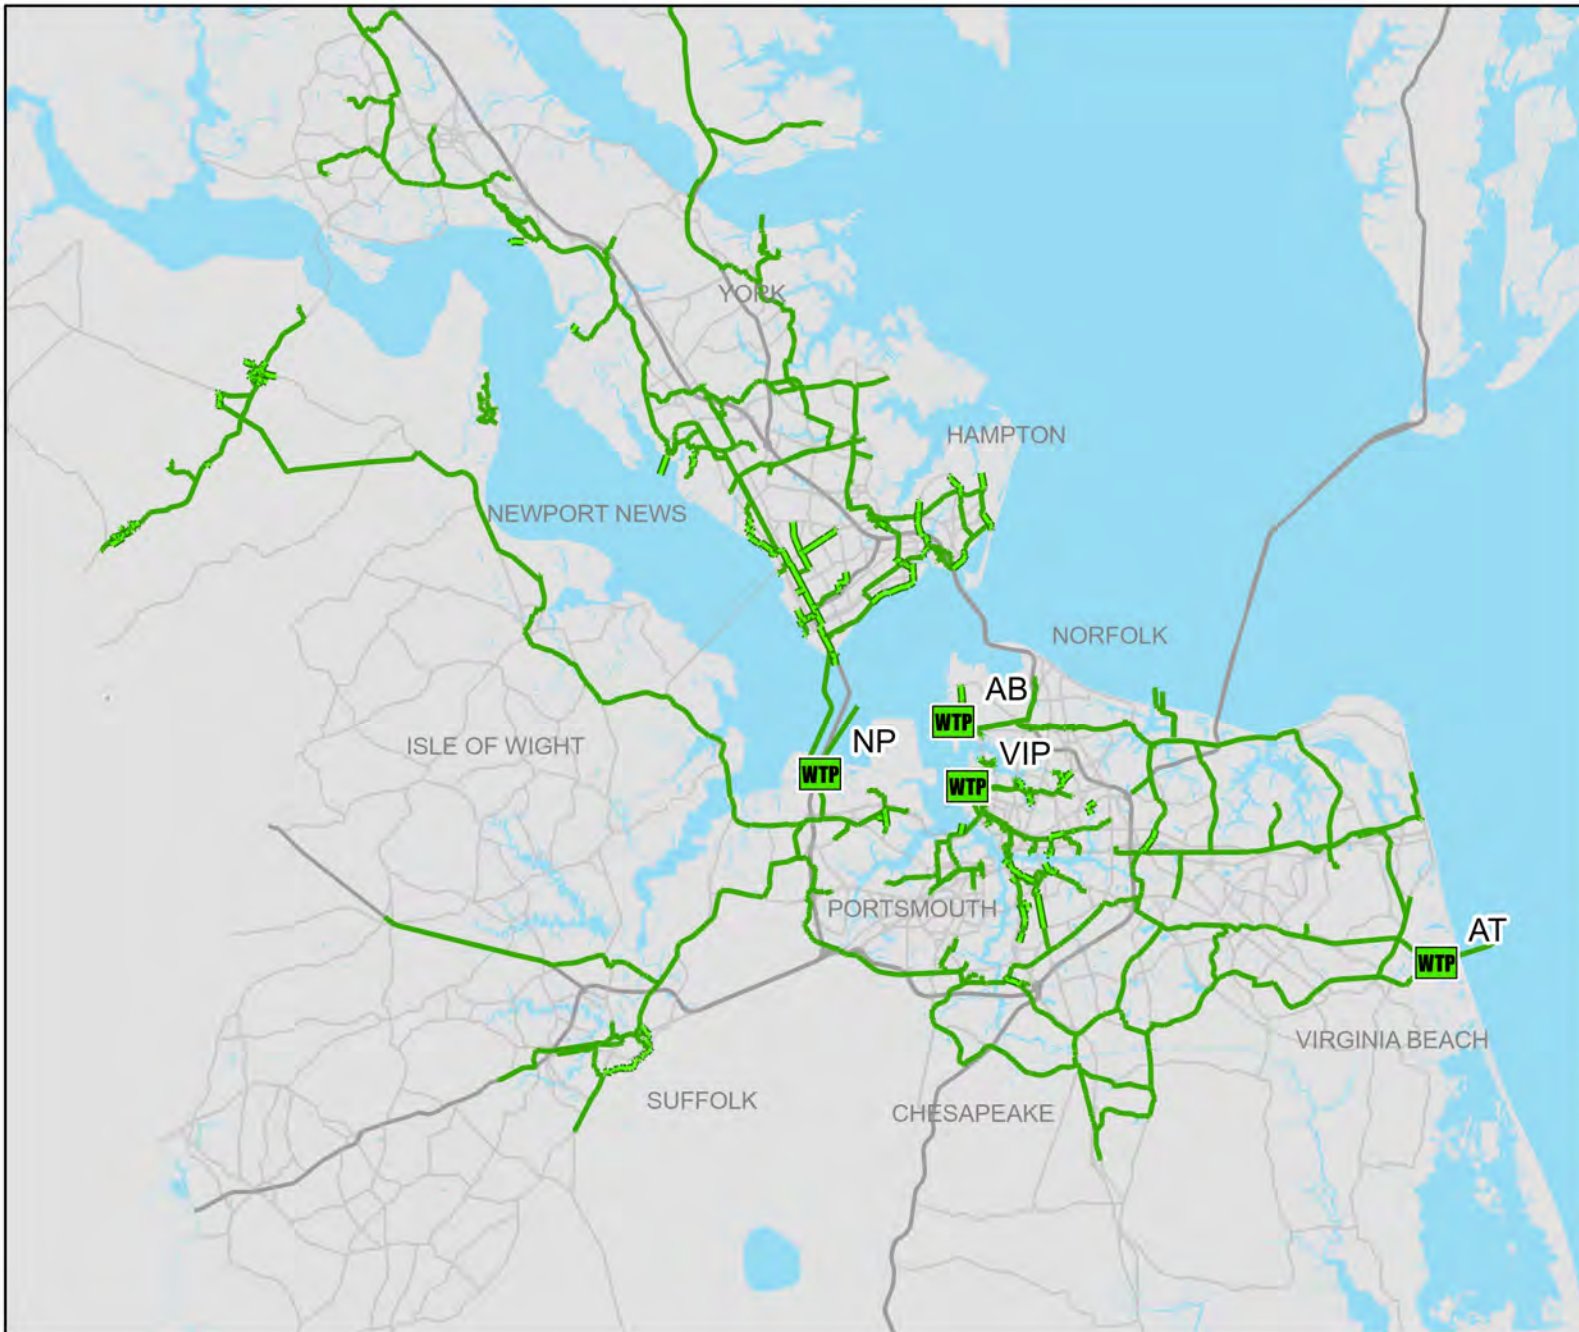

System Maps

North Shore Treatment Plants

- BH - Boat Harbor
- JR - James River
- WB - Williamsburg
- YR - York River

Legend

HRSD Treatment Plant

Layer

- ForceInterceptor
- GravityInterceptor
- Highways

NORTH SHORE SYSTEM

South Shore Treatment Plants

- AB - Army Base
- AT - Atlantic
- NP - Nansemond
- VIP - Virginia Initiative Plant

Legend

 HRSD Treatment Plant

Layer

-  ForceInterceptor
-  GravityInterceptor
-  Highways

SOUTH SHORE SYSTEM

Middle Peninsula Treatment Plants

- CM** - Central Middlesex
- KW** - King William
- UB** - Urbanna
- WP** - West Point
- MO** - Mount Olive

Legend

 HRSD Treatment Plant

Layer

 ForceInterceptor

 GravityInterceptor

 Highways

MIDDLE PENINSULA SYSTEM

Eastern Shore Treatment Plants

OK - Onancock
CT - Chincoteague

Legend

Layer

- ForceInterceptor
- GravityInterceptor
- Highways

EASTERN SHORE SYSTEM