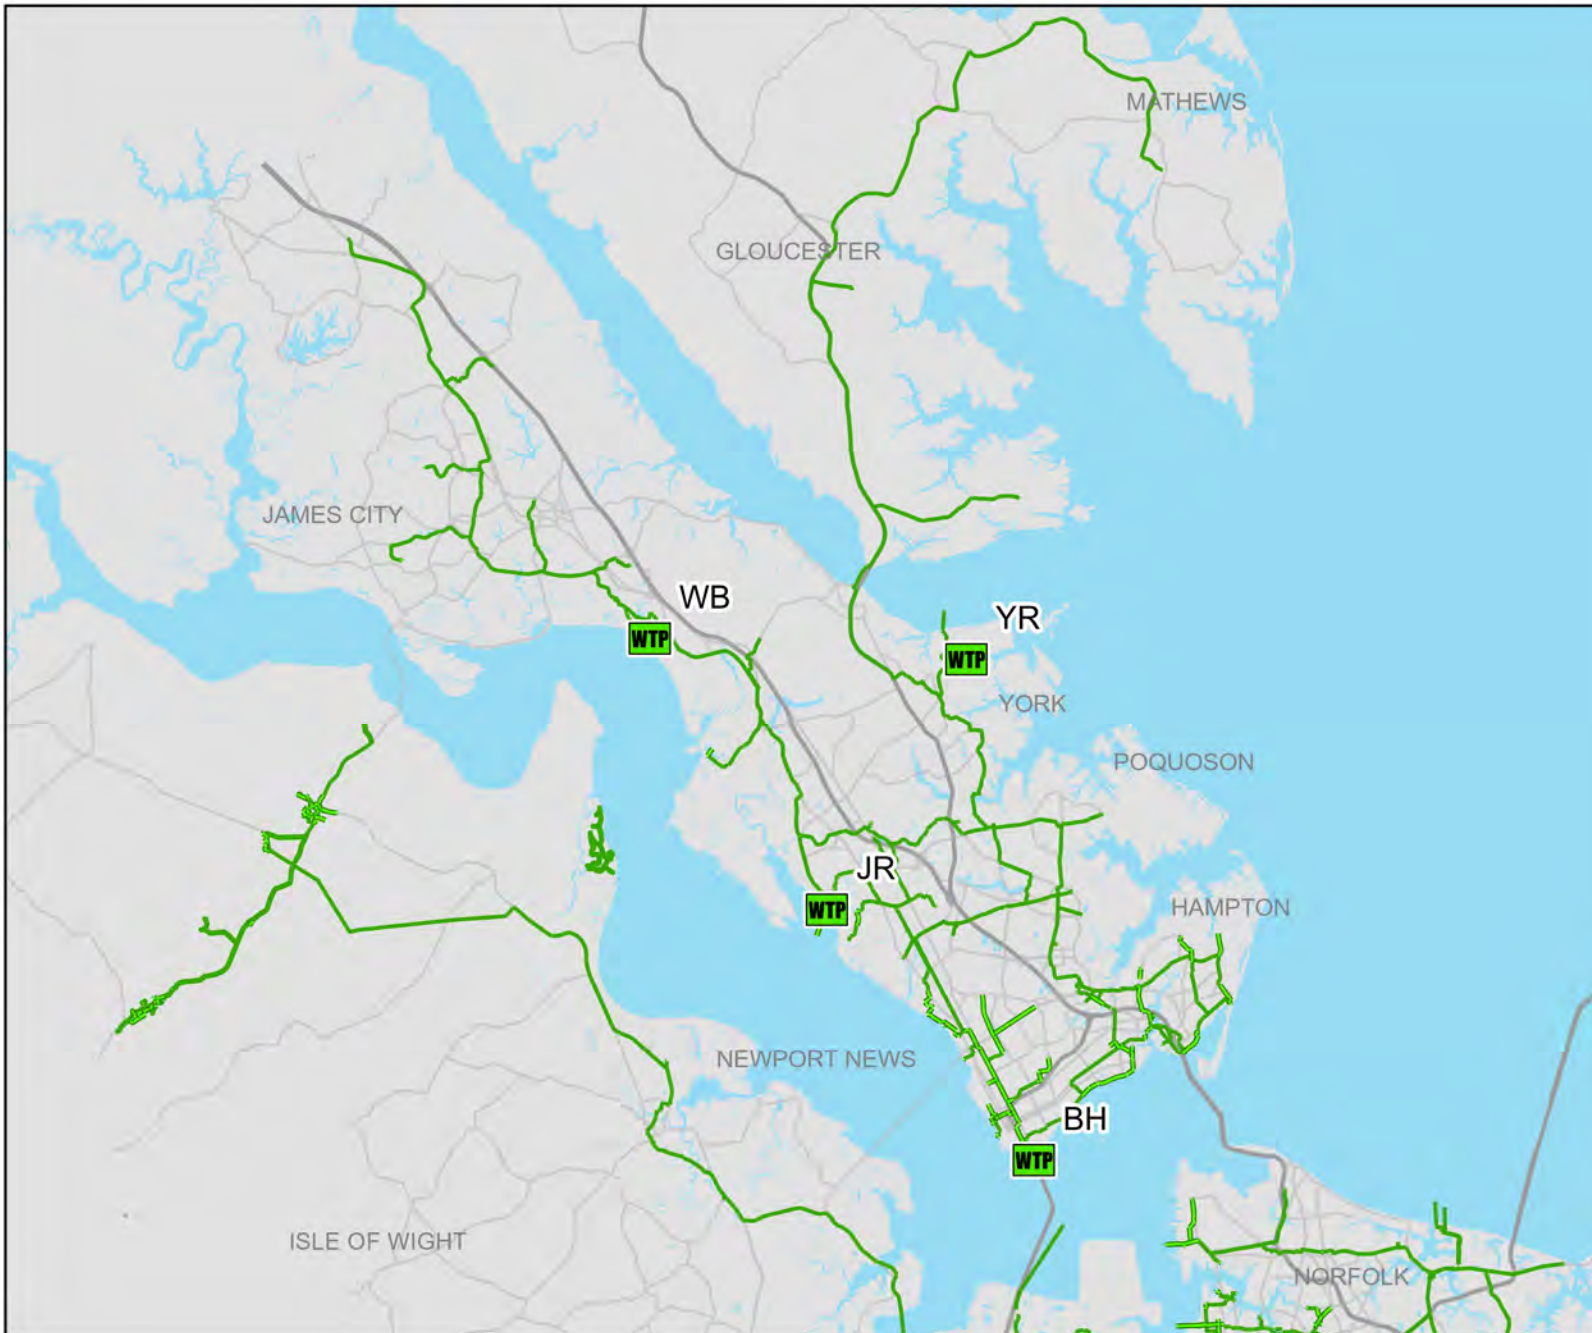

System Maps

North Shore Treatment Plants

- BH - Boat Harbor
- JR - James River
- WB - Williamsburg
- YR - York River

Legend

HRSD Treatment Plant

Layer

- ForceInterceptor
- GravityInterceptor
- Highways

NORTH SHORE SYSTEM

South Shore Treatment Plants

- AB - Army Base
- AT - Atlantic
- NP - Nansemond
- VIP - Virginia Initiative Plant

Legend

 HRSD Treatment Plant

Layer

-  ForceInterceptor
-  GravityInterceptor
-  Highways

SOUTH SHORE SYSTEM

Middle Peninsula Treatment Plants

- CM** - Central Middlesex
- KW** - King William
- UB** - Urbanna
- WP** - West Point
- MO** - Mount Olive

Legend

 HRSD Treatment Plant

Layer

 ForceInterceptor

 GravityInterceptor

 Highways

MIDDLE PENINSULA SYSTEM

Eastern Shore Treatment Plants

OK - Onancock
CT - Chincoteague

Legend

Layer

- ForceInterceptor
- GravityInterceptor
- Highways

EASTERN SHORE SYSTEM