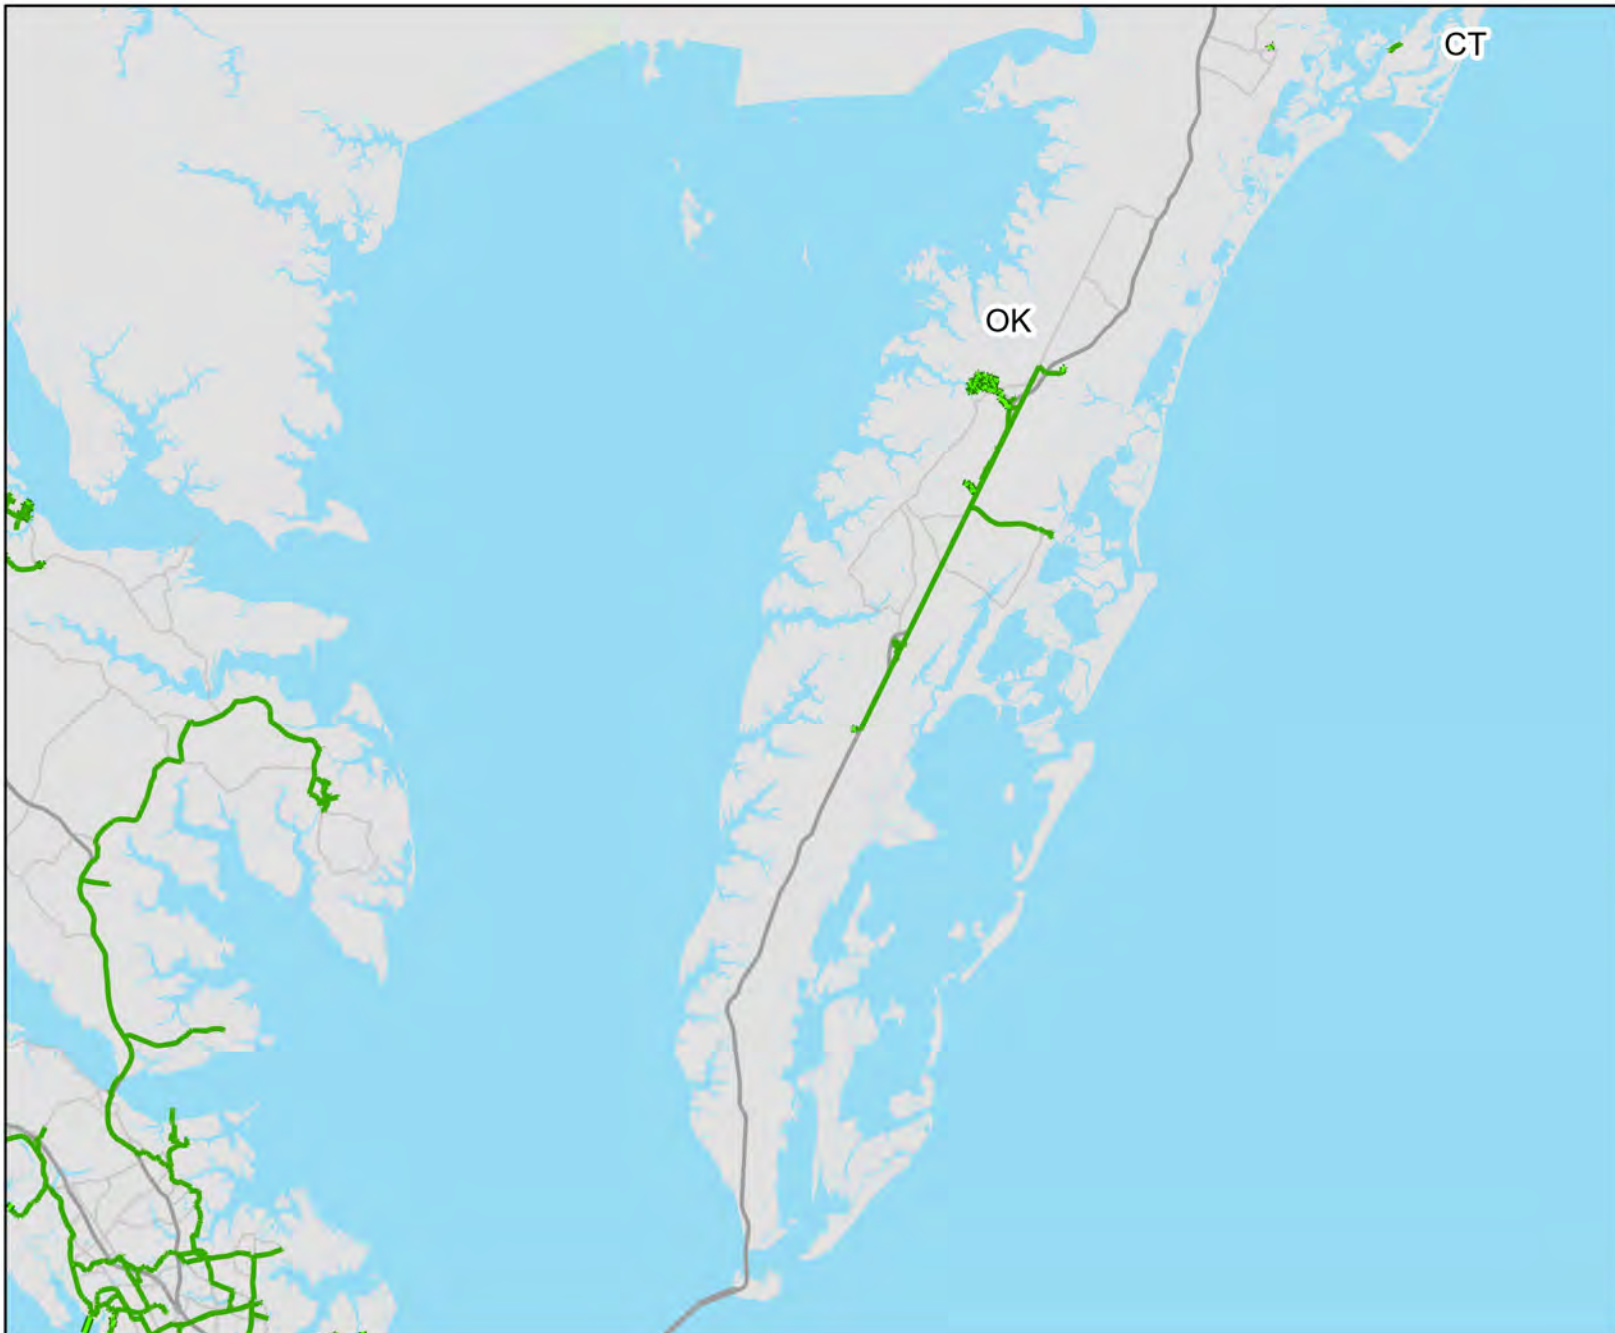

System Maps

North Shore Treatment Plants

- BH - Boat Harbor
- JR - James River
- WB - Williamsburg
- YR - York River

Legend

HRSD Treatment Plant

Layer

- ForceInterceptor
- GravityInterceptor
- Highways

NORTH SHORE SYSTEM

Middle Peninsula Treatment Plants

- CM** - Central Middlesex
- KW** - King William
- UB** - Urbanna
- WP** - West Point
- MO** - Mount Olive

Legend

 HRSD Treatment Plant

Layer

 ForceInterceptor

 GravityInterceptor

 Highways

MIDDLE PENINSULA SYSTEM

Eastern Shore Treatment Plants

OK - Onancock
CT - Chincoteague

Legend

Layer

- ForceInterceptor
- GravityInterceptor
- Highways

EASTERN SHORE SYSTEM